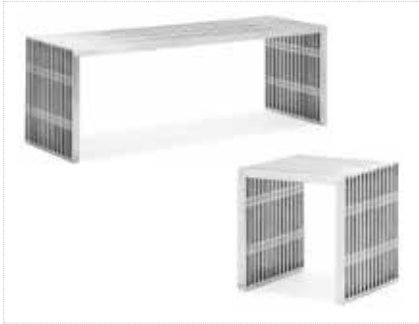

OCCASIONAL TABLES

Novel Tables

End Table Satin Steel
15"Square x 16"H
Cocktail Table Satin Steel
46"L x 15"D x 16"H