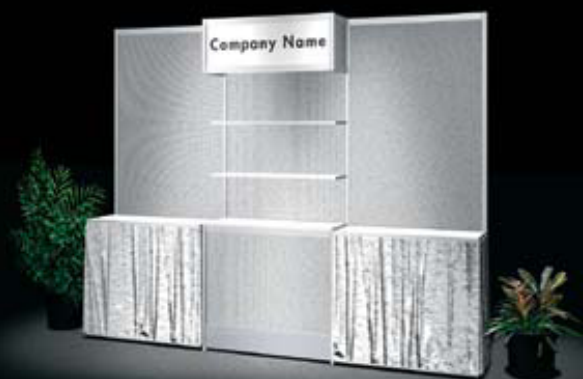

PACKAGE 1B -

8' Table Top Exhibit

Includes the Following:

- (1) 8' Draped Table
- (1) 37 3/4" x 39 1/2" Display Panel
- (2) 29 1/2" x 39 1/2" Curved Display Panels
- (1) Stem Light
- (1) 86" x 11" Header

PACKAGE 2A -

Free Standing Center Counter Exhibit

Includes the Following:

- (2) White Shelves
- (1) 39" x 36" Storage Cabinet
- (2) 37 3/4" x 54 3/16" Display Panels
- (3) Stem Light
- (1) 37 3/4" x 9 1/2" Header
- Carpet included

6' TABLE TOP EXHIBIT

8' TABLE TOP EXHIBIT

FREE STANDING CENTER COUNTER EXHIBIT

PACKAGE 2B -

Free Standing Counter Exhibit

Includes the Following:

- (6) White Shelves
- (3) 39" x 36" Storage Cabinet
- (3) Stem Light
- (1) 115 3/4" x 9 1/2" Header
- Includes Standard Carpet

FREE STANDING COUNTER EXHIBIT

PACKAGE 3 -

Curved Backwall Exhibit

Includes the Following:

- (2) 37 3/4" x 94 11/16" Display Panels
- (2) 29 1/2" x 94 11/16" Curved Display Panels
- (2) Stem Light
- (1) 115 3/4" x 9 1/2" Header
- Includes Standard Carpet